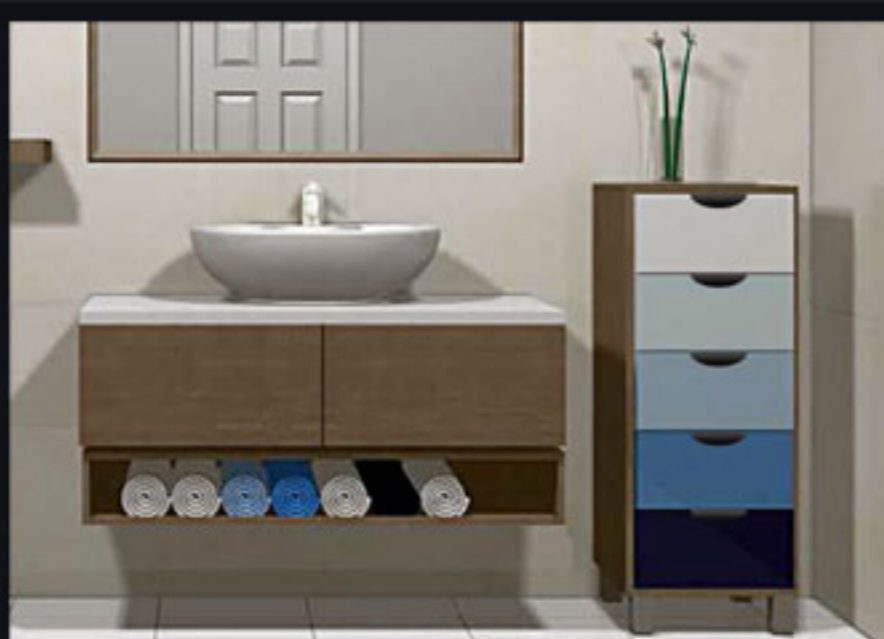

Factory - 14 Monza Road
Killarney Gardens

TEL - 021 5570761

Prices starting at -

Single Headboard R980
Chalkboard Headboard R980
Double Headboard R1350

Coffee Table R1880
Side Table R1080

Pedestal 1 Drawer R790
Pedestal 5 Drawer R2690